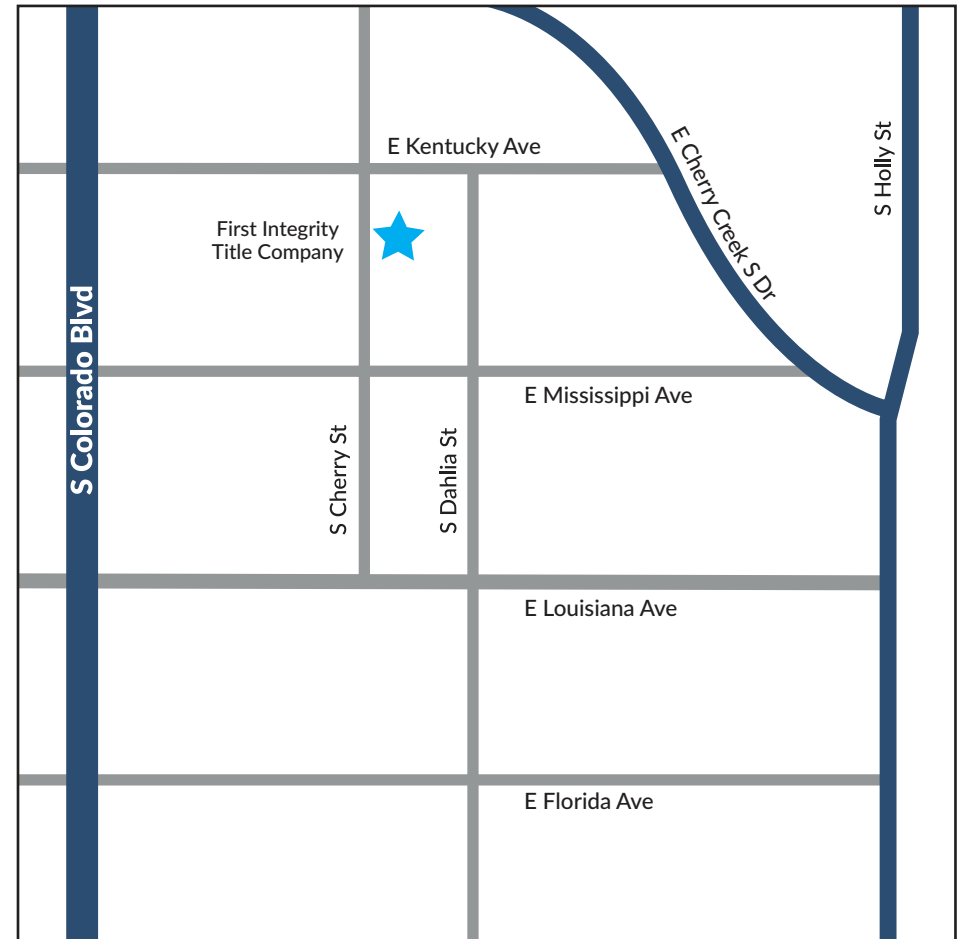

# GLENDALE OFFICE

950 S CHERRY STREET | STE 1220 | DENVER, CO 80246

## FROM I-25:

Exit Colorado Blvd and head North. Continue on Colorado Blvd and turn right onto E Mississippi Ave. Turn left onto S Cherry Street. The destination will be on the right.

Designated visitor parking is located on the West side of the building (uncovered) and the South-East side of the building (covered).