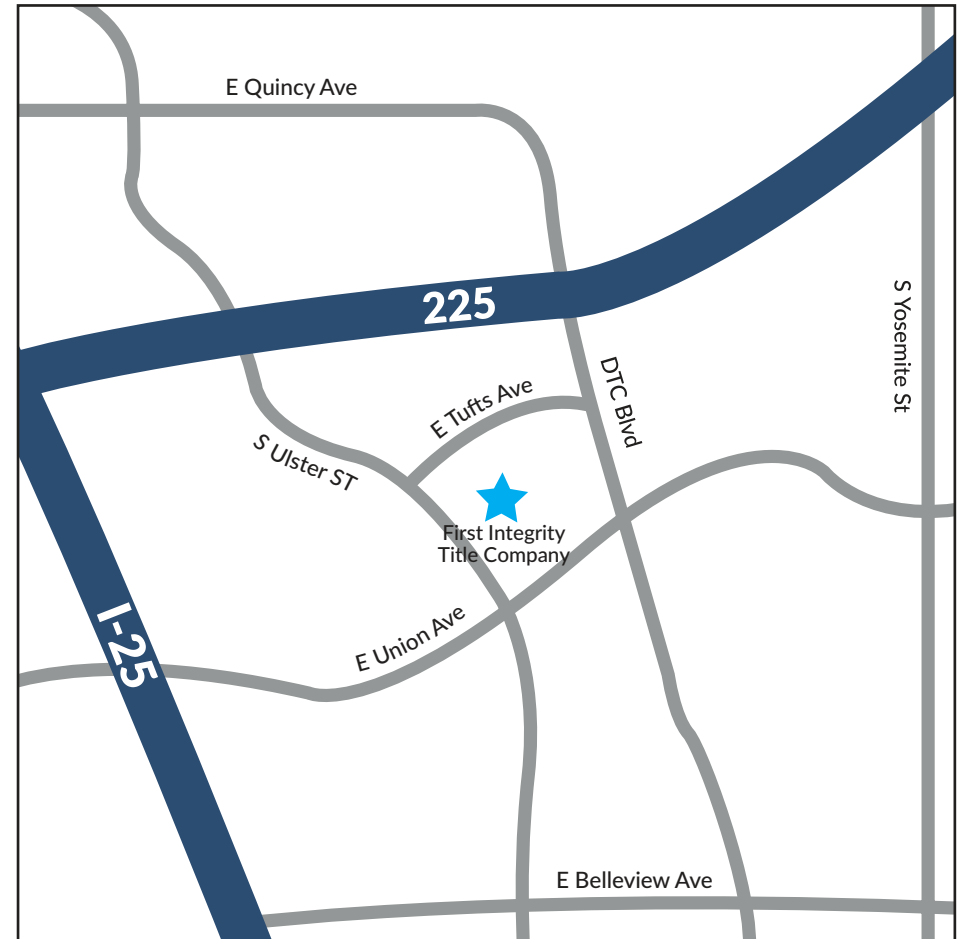

DTC OFFICE

4610 S ULSTER STREET | STE 100 | DENVER, CO 80237

FROM I-25 NORTH:

Follow I-25 South to DTC Blvd. Use the right two lanes to take exit 200 for I-225 N toward I-70/Aurora/Limon. Use the right lane to continue on Exit 2, follow signs for DTC Blvd. Take E Union Ave. to S Ulster St.

FROM I-25 SOUTH:

Follow I-25 North. Use the right two lanes to take exit 200 for I-225 N toward I-70/Aurora/Limon. Keep right to continue on Exit 2, follow signs for Yosemite St. Keep right at the fork and follow signs for DTC Blvd. Take E Union Ave. to S Ulster St.

Please enjoy our complimentary parking lot on the North East corner located at E Union Ave. and S Ulster St.

QUESTIONS?

Call us at 303.209.0312 and we will be happy to assist you!